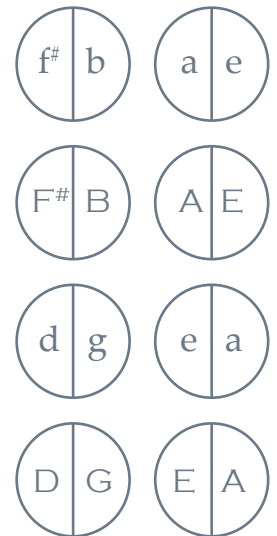

OUT ← IN

## BUTTON ACCORDION SCHEMA

IN ← OUT

Please note:

- Two voice models have chords without the third (fifths).
- Three voice models have full chord or option to remove the third. Bass register removes the third
- B/C tuning is available in all button models. Other key combinations can be created as a custom order. Enquire for more details.